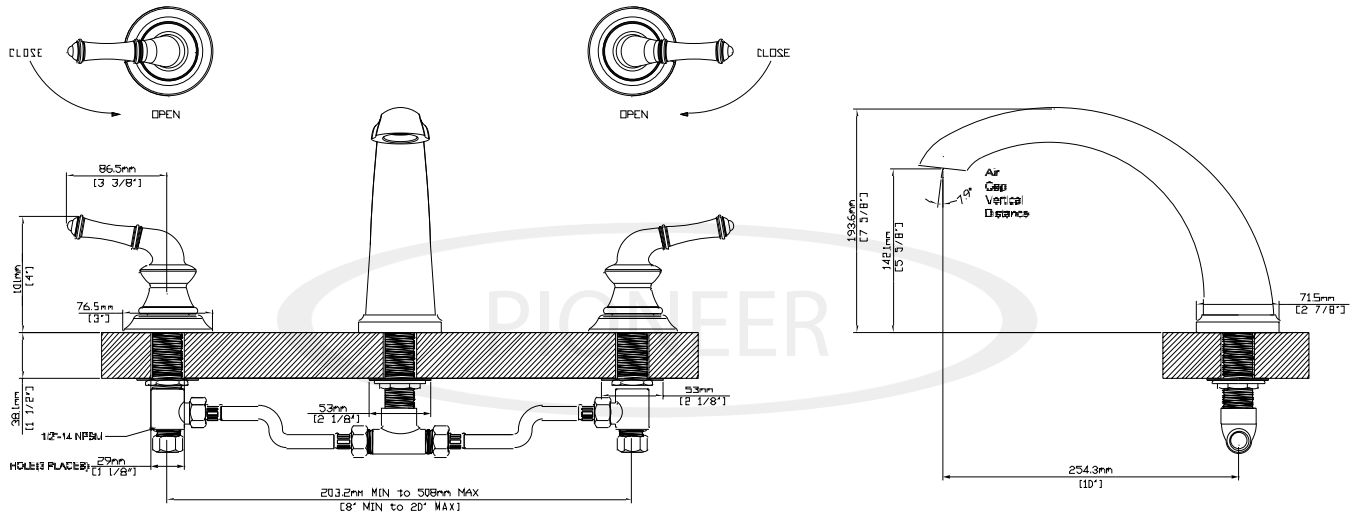

Installation Note:

Please refer to Installation Guide For this Product.

Product Diagram

ENGINEERING EXCELLENCE

Pioneer: 1-800-338-9468
Commerce, CA 90040
www.pioneerind.com
Pioneer Industries, Inc. © 2009