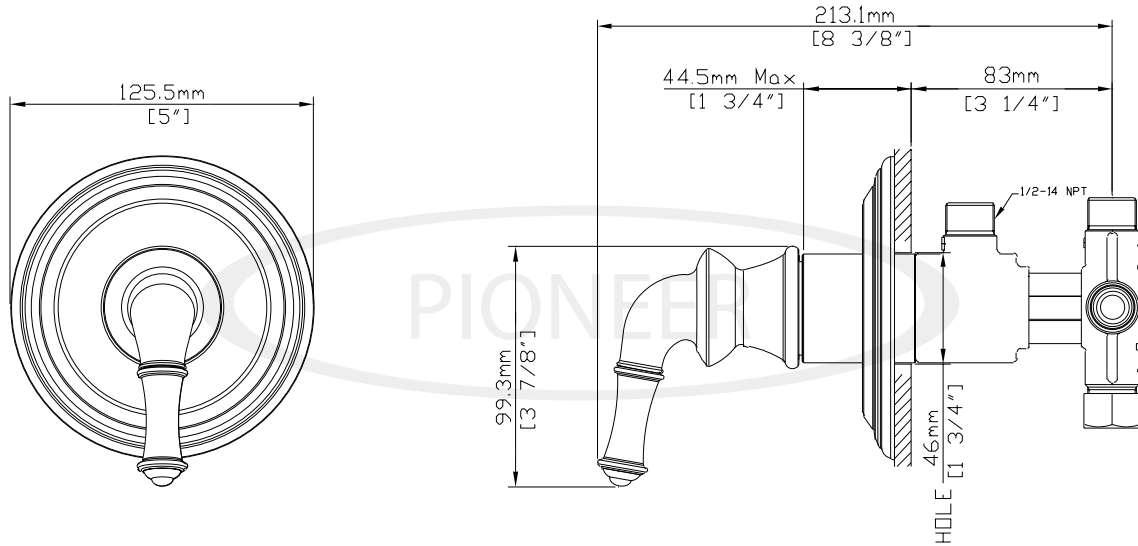

Installation Note:

Please refer to Installation Guide For this Product.

Product Diagram

ENGINEERING EXCELLENCE

Pioneer: 1-800-338-9468
Commerce, CA 90040
www.pioneerind.com
Pioneer Industries, Inc. © 2009